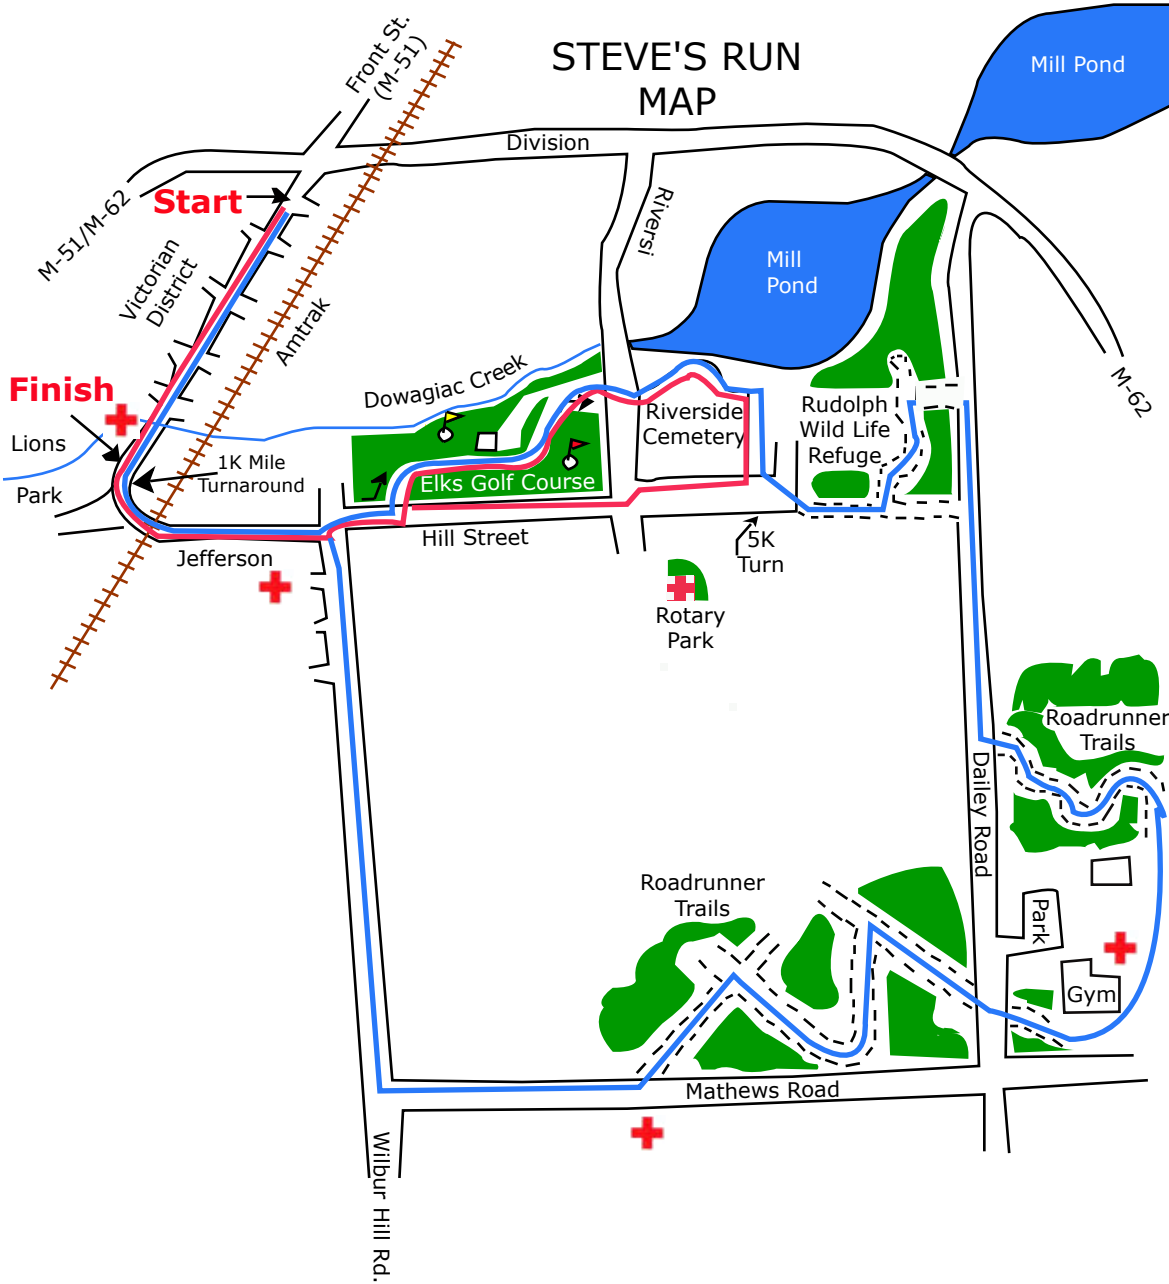

# STEVE'S RUN MAP

NOTE: THE 5K RUN and WALK COURSE ARE THE SAME

-  Aid Station
-  5K Course
-  10K Course