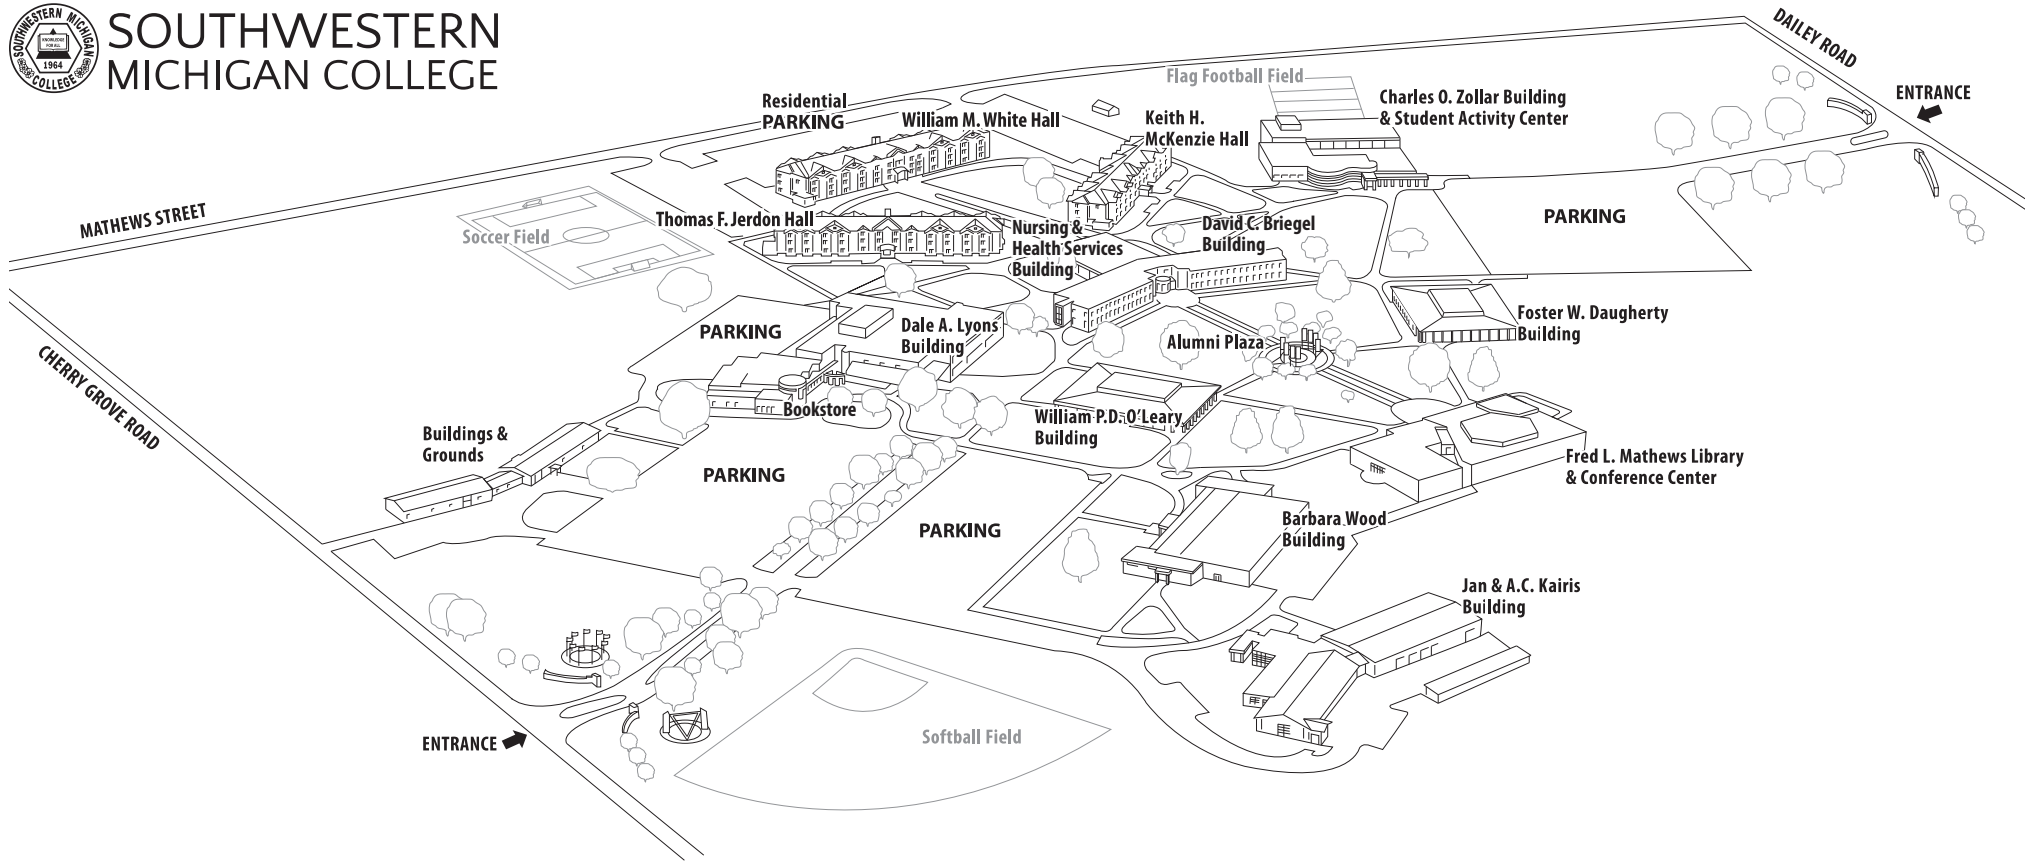

SOUTHWESTERN MICHIGAN COLLEGE

<p>David C. Briegel Building Classrooms - 1000 & 2000 Series</p> <ul style="list-style-type: none"> Academic Advising Administration Admissions Business Office Cafeteria Disability Services Financial Aid Michigan State University Records Student Service Center Student Support Services Testing Services 	<p>Foster W. Daugherty Building Classrooms - 700 Series</p> <ul style="list-style-type: none"> Communications Social Sciences and Humanities <p>Thomas F. Jerdon Hall Student Housing</p> <p>Jan & A.C. Kairis Building Classrooms - 500 Series</p> <ul style="list-style-type: none"> Automotive Technology Construction Trades Green Technology 	<p>Dale A. Lyons Building Classrooms - 100 & 200 Series</p> <ul style="list-style-type: none"> Art Gallery Theatre Temporary Home to the School of Nursing and Health Services Visual and Performing Arts <p>Fred L. Mathews Library & Conference Center Classrooms - 600 Series</p> <ul style="list-style-type: none"> Library Tutoring Services 	<p>Keith H. McKenzie Hall Student Housing</p> <p>Nursing and Health Education Building Classrooms - 1600 Series</p> <p>Closed for renovations</p> <p>William P.D. O'Leary Building Classrooms - 300 Series</p> <p>Math and Science</p> <p>Bookstore Foundation and Development History Gallery</p>	<p>William M. White Hall Student Housing</p> <p>Barbara Wood Building Classrooms - 400 Series</p> <ul style="list-style-type: none"> Computing Services Ferris State University Information Technology Center School of Business <p>Charles O. Zollar Building Classrooms - 800 Series</p> <ul style="list-style-type: none"> Fitness Center Student Activity Center Zollar Cafe'
---	--	---	--	---